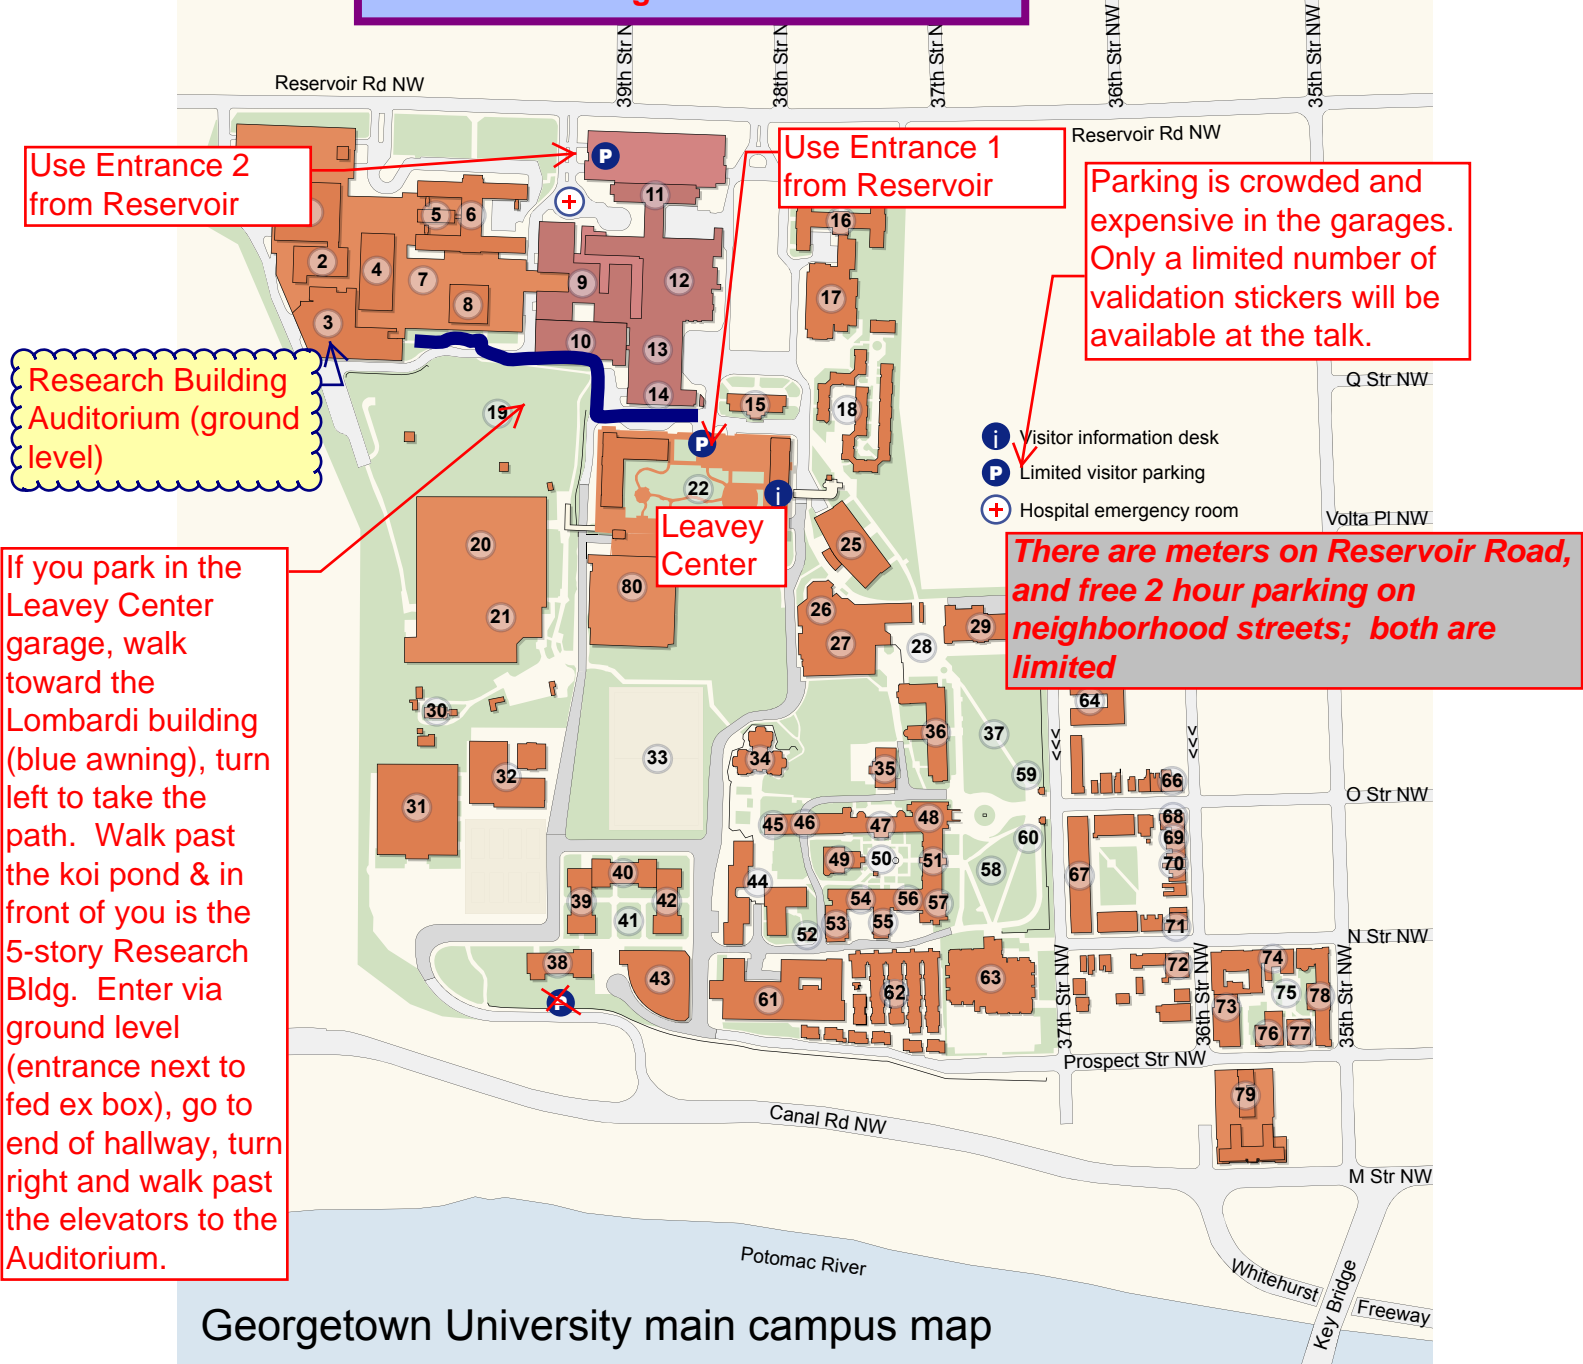

## Georgetown University main campus map

- |                                      |  |                                    |                           |
|--------------------------------------|--|------------------------------------|---------------------------|
| (70) Academic Administration         | (72) GU Shops                            | (45) McNeir Auditorium             | (55) Ryan Hall            |
| (71) Academic Administration         | (33) Harbin Field                        | (52) McSherry Building             | (76) Ryder Hall (LXR)     |
| (68) Alumni House                    | (34) Harbin Hall                         | (5) Medical and Dental Annex       | (60) South Gatehouse      |
| (67) Alumni Square (Village B)       | (51) Healy Hall                          | (6) Medical and Dental Building    | (41) Southwest Quadrangle |
| (4) Basic Science Building           | (58) Healy Lawn                          | (54) Mully Building                | (16) St. Mary's Hall      |
| (12) Bles Building                   | (32) Heating and Cooling Plant           | (74) Nevils Building               | (62) Village A            |
| (1) Building D                       | (18) Henle Village                       | (46) New North                     | (44) Village C            |
| (27) Bunn Intercultural Center (ICC) | (26) ICC Auditorium                      | <b>(3) New Research Building</b>   | (73) Walsh Building       |
| (79) Car Barn                        | (69) Institute of Diplomacy              | (61) New South                     | (29) White-Gravenor Hall  |
| (9) Concentrated Care Center         | (38) Jesuit Residence (Wolffington Hall) | (59) North Gatehouse               | (77) Xavier Hall (LXR)    |
| (36) Copley Hall                     | (20) Kehoe Field                         | (19) North Kehoe Field             | (21) Yates Field House    |
| (37) Copley Lawn                     | (40) Kennedy Hall                        | (43) O'Donovan Dining Hall         |                           |
| (49) Dahlgren Chapel                 | (15) Kober Cogan Building                | (30) Observatory                   |                           |
| (8) Dahlgren Medical Library (DML)   | (63) Lauinger Library                    | (47) Old North                     |                           |
| (50) Dahlgren Quadrangle             | (22) Leavey Center                       | (14) Pasquerilla Healthcare Center |                           |
| (17) Darnall Hall                    | <b>(10) Lombardi Cancer Center</b>       | (64) Poulton Hall                  |                           |
| (35) Davis Performing Arts Center    | (78) Loyola Hall (LXR)                   | (7) Pre-Clinical Science Building  |                           |
| (75) East Campus Quadrangle          | (56) Maguire Hall                        | (28) Red Square                    |                           |
| (48) Gaston Hall                     | (42) McCarthy Hall                       | (66) Reed Alumni Residence         |                           |
| (11) Georgetown Univ. Hospital*      | (31) McDonough Gymnasium                 | (25) Reiss Science Building        |                           |
| (53) Gervase Building                | (80) McDonough School of Business        | (2) Research Resource Facility     |                           |
| (13) Gorman Building                 |  | (39) Reynolds Hall                 |                           |
|                                      |  | (57) Riggs Library                 |                           |
- \*Georgetown University Hospital is owned and operated by MedStar Health.